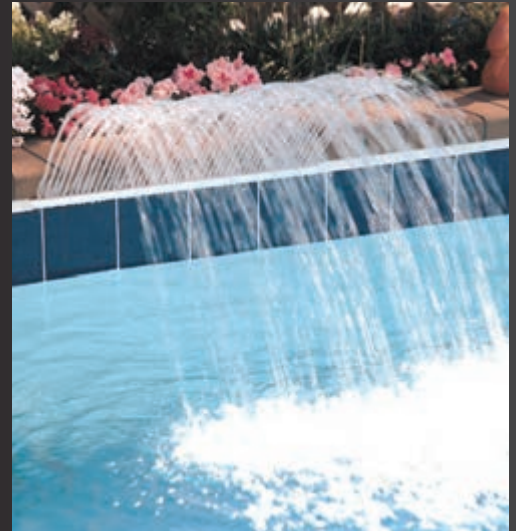

Light Up the Night

At night, even when your pool isn't in use, it can still be the focal point of your backyard. With the **Sheer Descent with Fiberfall®** you have the ability to aesthetically brighten your dark backyard.

Sheer Curtain™

Sheer Descent Rain

Sheer Descent Cascade

Sheer Arc™ Series

Arc waterfalls project up at 45 degrees and then naturally arc and descend to the pool surface. Sheer Arc waterfalls can be positioned just above the waterline, making it perfect for vinyl liner pools. This feature is available in Sheer Arc Rain or Sheer Arc Cascade.

Sheer Arc Rain

Sheer Arc Cascade

The Jet Series

Deck Jets add excitement and fun to your pool and spa experience. They create a beautiful shimmering arc of water that cascades gently from your pool deck into your pool or spa. The Deck Jets can be installed in almost any combination and adjusted 360 degrees, allowing for infinite combinations of dazzling effects.

our waterfall fitting from the same material to speed installation. Our waterfalls are also made with a clear lip to match any pool facade.

Our Sheer Water Features

- ① Clear lip and body for simplified color matching
- ② Extra large trough and mortar grooves for solid installation
- ③ PVC grade pipe entry fitting
- ④ Solid attached X-Baffle water diffuser with tapered entry point