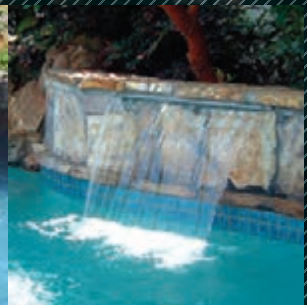

Jandy®
Pro Series

**WATER
FEATURES**

Sheer Water Features

Create the outdoor ambiance of your dreams, whether it be an enchanting oasis, kid-friendly water park, or exotic poolside backdrop. The possibilities are endless when utilizing the wide range of Zodiac® water features.

Customize Your Pool

Sheer Descent® Series

Get the one-and-only Sheer Descent waterfall originally developed by Zodiac Pool Systems. Uniquely created to produce a clear arc of water that can be adjusted from a silent, glass-like sheet of water to a rushing mountain waterfall, Sheer Descent is the industry standard unequaled in features and performance. Each feature is available in lengths from twelve inches to eight feet with the option of curved and extended lip models.

Light Up the Night

At night, even when your pool isn't in use, it can still be the focal point of your backyard. With the **Sheer Descent with Fiberfall®** you have the ability to aesthetically brighten your dark backyard.

Sheer Arc Rain

Sheer Arc Cascade

The Jet Series

Deck Jets add excitement and fun to your pool and spa experience. They create a beautiful shimmering arc of water that cascades gently from your pool deck into your pool or spa. The Deck Jets can be installed in almost any combination and adjusted 360 degrees, allowing for infinite combinations of dazzling effects.