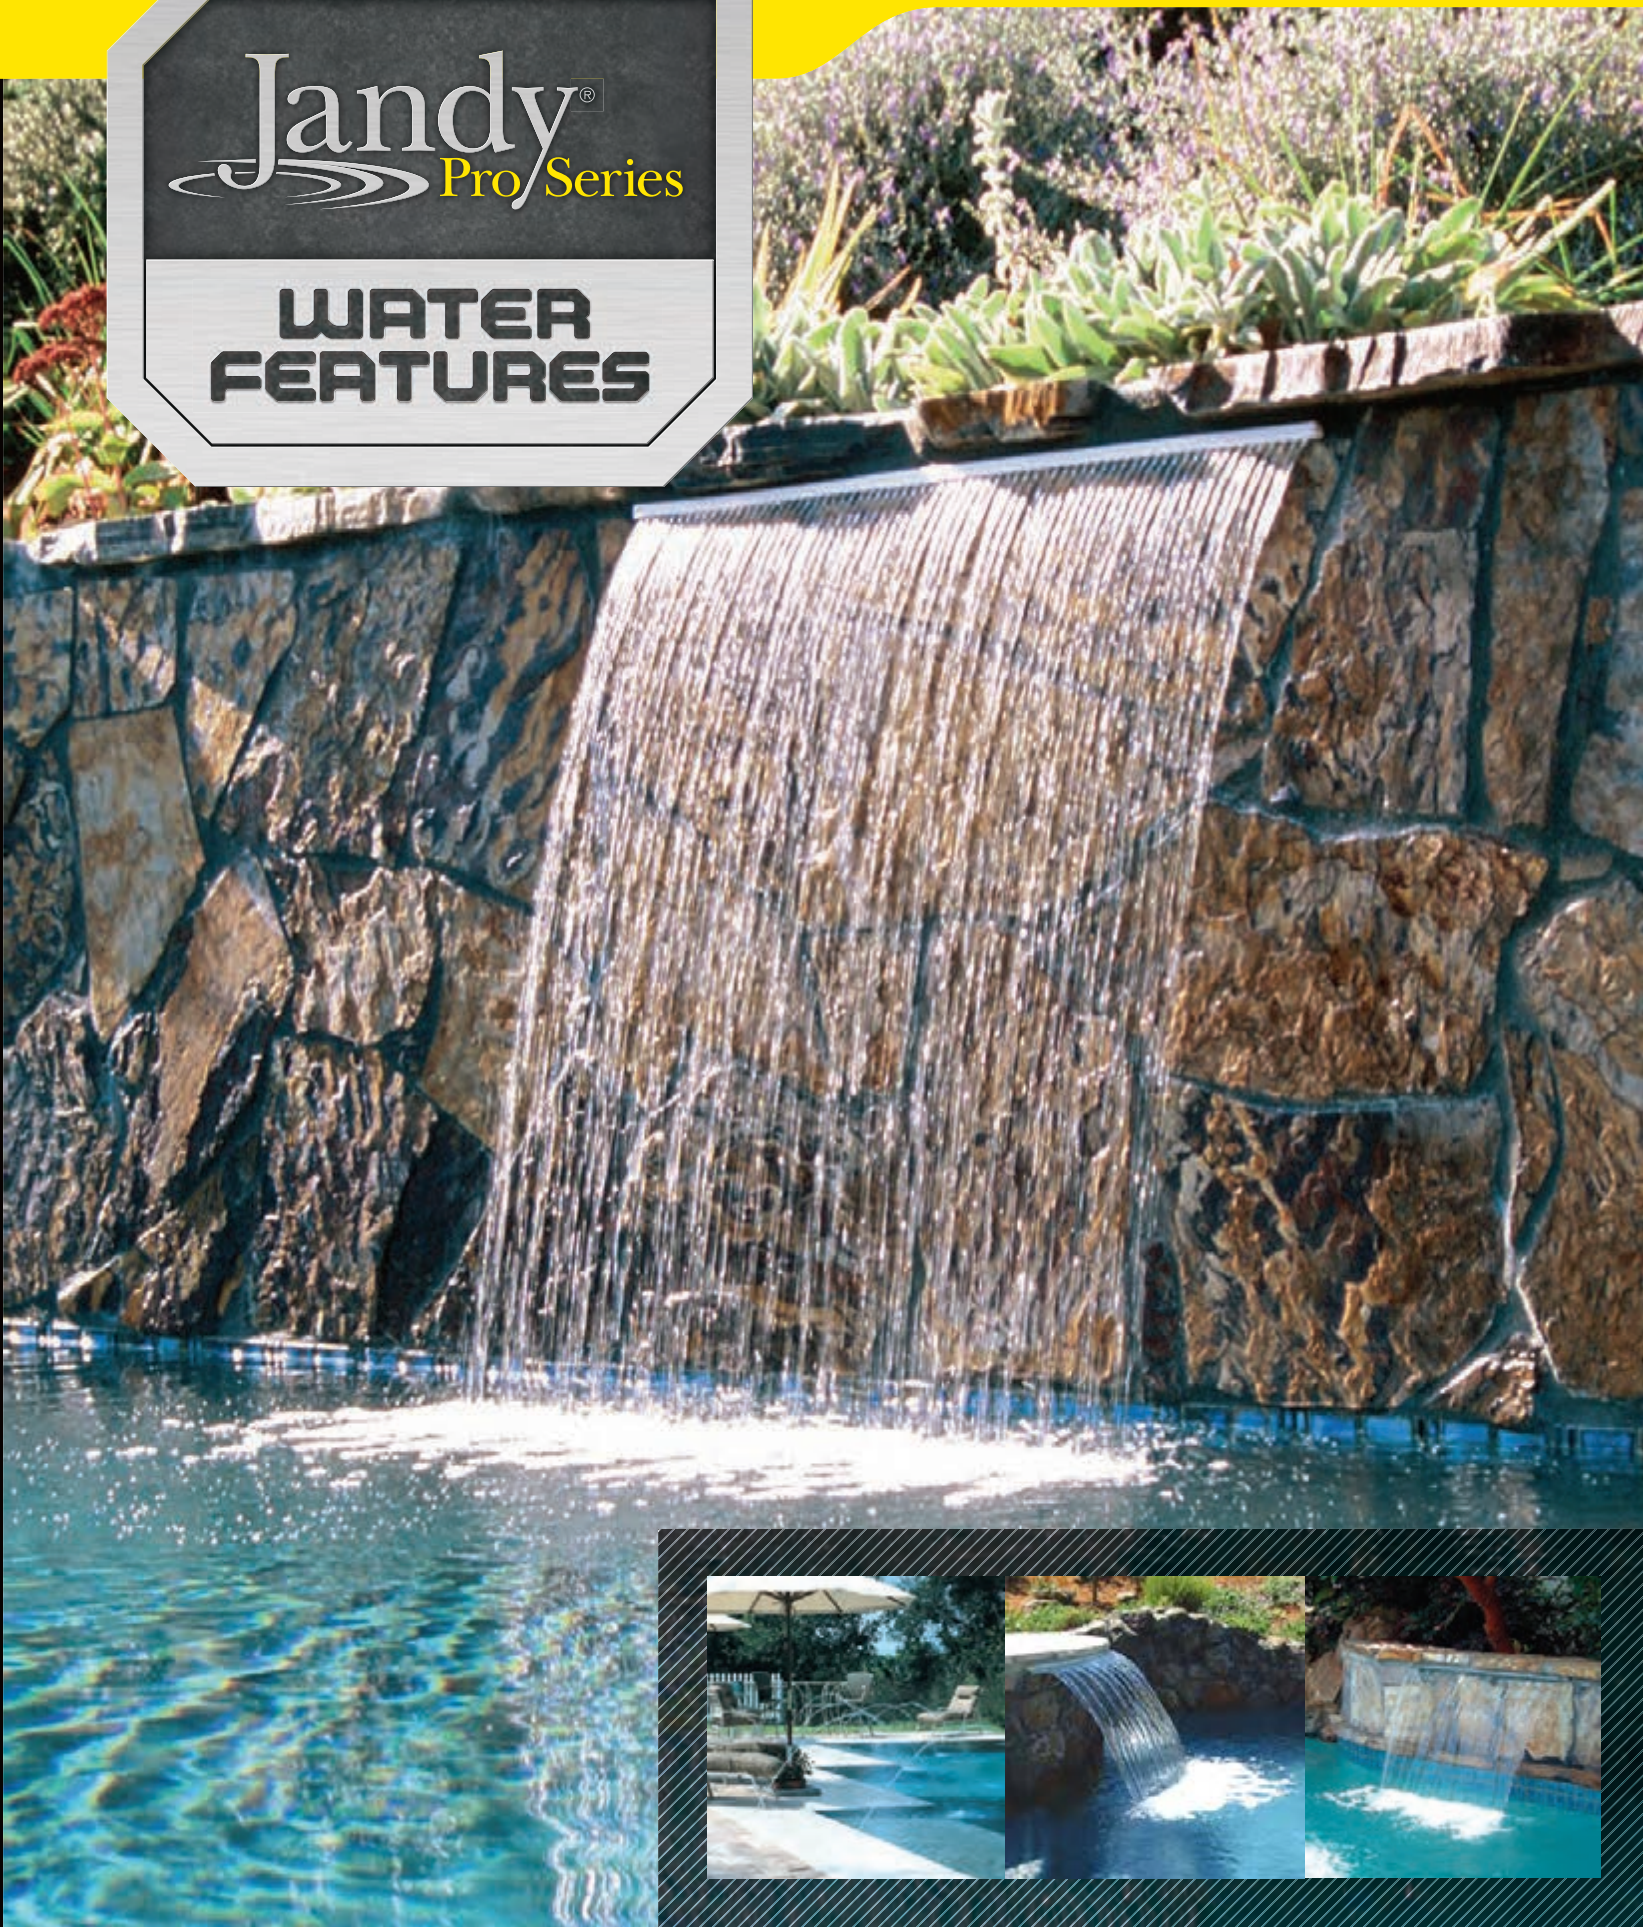

Jandy®
Pro Series

**WATER
FEATURES**

Sheer Water Features

Create the outdoor ambiance of your dreams, whether it be an enchanting oasis, kid-friendly water park, or exotic poolside backdrop. The possibilities are endless when utilizing the wide range of Zodiac® water features.

Customize Your Pool

Sheer Descent® Series

Get the one-and-only Sheer Descent waterfall originally developed by Zodiac Pool Systems. Uniquely created to produce a clear arc of water that can be adjusted from a silent, glass-like sheet of water to a rushing mountain waterfall, Sheer Descent is the industry standard unequaled in features and performance. Each feature is available in lengths from twelve inches to eight feet with the option of curved and extended lip models.