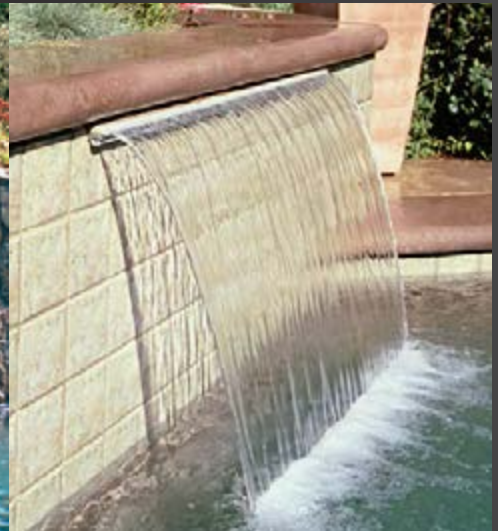

Customize Your Pool

Sheer Descent® Series

Get the one-and-only Sheer Descent waterfall originally developed by Zodiac Pool Systems. Uniquely created to produce a clear arc of water that can be adjusted from a silent, glass-like sheet of water to a rushing mountain waterfall, Sheer Descent is the industry standard unequaled in features and performance. Each feature is available in lengths from twelve inches to eight feet with the option of curved and extended lip models.

Light Up the Night

At night, even when your pool isn't in use, it can still be the focal point of your backyard. With the **Sheer Descent with Fiberfall®** you have the ability to aesthetically brighten your dark backyard.

Sheer Curtain™

Sheer Descent Rain

Sheer Descent Cascade

Sheer Arc™ Series

Arc waterfalls project up at 45 degrees and then naturally arc and descend to the pool surface. Sheer Arc waterfalls can be positioned just above the waterline, making it perfect for vinyl liner pools. This feature is available in Sheer Arc Rain or Sheer Arc Cascade.

Sheer Arc Rain

Sheer Arc Cascade

The Jet Series

Deck Jets add excitement and fun to your pool and spa experience. They create a beautiful shimmering arc of water that cascades gently from your pool deck into your pool or spa. The Deck Jets can be installed in almost any combination and adjusted 360 degrees, allowing for infinite combinations of dazzling effects.