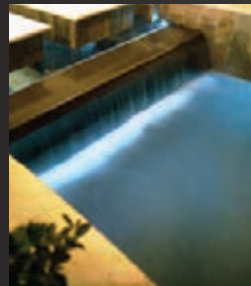

Jandy®
Pro Series

**WATER
FEATURES**

Sheer Water Features

Create the outdoor ambiance of your dreams, whether it be an enchanting oasis, kid-friendly water park, or exotic poolside backdrop. The possibilities are endless when utilizing the wide range of Zodiac® water features.

Customize Your Pool

Sheer Descent® Series

Get the one-and-only Sheer Descent waterfall originally developed by Zodiac Pool Systems. Uniquely created to produce a clear arc of water that can be adjusted from a silent, glass-like sheet of water to a rushing mountain waterfall, Sheer Descent is the industry standard unequaled in features and performance. Each feature is available in lengths from twelve inches to eight feet with the option of curved and extended lip models.

Light Up the Night

At night, even when your pool isn't in use, it can still be the focal point of your backyard. With the **Sheer Descent with Fiberfall®** you have the ability to aesthetically brighten your dark backyard.

our waterfall fitting from the same material to speed installation. Our waterfalls are also made with a clear lip to match any pool facade.

Our Sheer Water Features

- ① Clear lip and body for simplified color matching
- ② Extra large trough and mortar grooves for solid installation
- ③ PVC grade pipe entry fitting
- ④ Solid attached X-Baffle water diffuser with tapered entry point