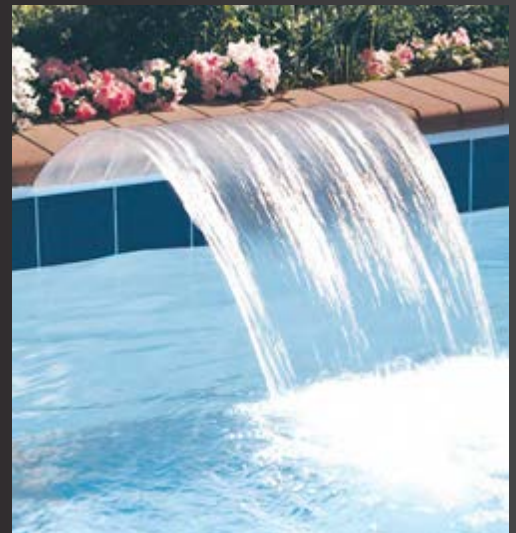

Light Up the Night

At night, even when your pool isn't in use, it can still be the focal point of your backyard. With the **Sheer Descent with Fiberfall®** you have the ability to aesthetically brighten your dark backyard.

Sheer Curtain™

Sheer Descent Rain

Sheer Descent Cascade

Sheer Arc™ Series

Arc waterfalls project up at 45 degrees and then naturally arc and descend to the pool surface. Sheer Arc waterfalls can be positioned just above the waterline, making it perfect for vinyl liner pools. This feature is available in Sheer Arc Rain or Sheer Arc Cascade.

Sheer Arc Rain

Sheer Arc Cascade

The Jet Series

Deck Jets add excitement and fun to your pool and spa experience. They create a beautiful shimmering arc of water that cascades gently from your pool deck into your pool or spa. The Deck Jets can be installed in almost any combination and adjusted 360 degrees, allowing for infinite combinations of dazzling effects.

our waterfall fitting from the same material to speed installation. Our waterfalls are also made with a clear lip to match any pool facade.

Our Sheer Water Features

- ① Clear lip and body for simplified color matching
- ② Extra large trough and mortar grooves for solid installation
- ③ PVC grade pipe entry fitting
- ④ Solid attached X-Baffle water diffuser with tapered entry point