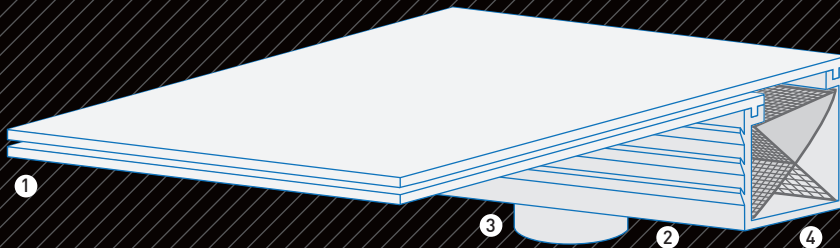

Sheer Curtain™

Sheer Descent Rain

Sheer Descent Cascade

Sheer Arc™ Series

Arc waterfalls project up at 45 degrees and then naturally arc and descend to the pool surface. Sheer Arc waterfalls can be positioned just above the waterline, making it perfect for vinyl liner pools. This feature is available in Sheer Arc Rain or Sheer Arc Cascade.

Sheer Arc Rain

Sheer Arc Cascade

The Jet Series

Deck Jets add excitement and fun to your pool and spa experience. They create a beautiful shimmering arc of water that cascades gently from your pool deck into your pool or spa. The Deck Jets can be installed in almost any combination and adjusted 360 degrees, allowing for infinite combinations of dazzling effects.

Deck Jet

Laminar Jets with LED

MiniJet®

Getting Technical

Our waterfalls are unique. Unlike our competitors, we design our waterfalls with an X-Baffle™ made with a solid PVC body to ensure sturdy and long-lasting installation. We construct

our waterfall fitting from the same material to speed installation. Our waterfalls are also made with a clear lip to match any pool facade.

Our Sheer Water Features

- ① Clear lip and body for simplified color matching
- ② Extra large trough and mortar grooves for solid installation
- ③ PVC grade pipe entry fitting
- ④ Solid attached X-Baffle water diffuser with tapered entry point