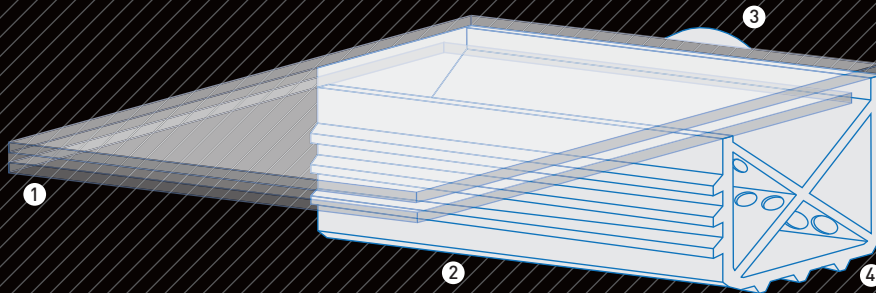

Sheer Curtain™

Sheer Descent Rain

Sheer Descent Cascade

Sheer Arc™ Series

Arc waterfalls project up at 45 degrees and then naturally arc and descend to the pool surface. Sheer Arc waterfalls can be positioned just above the waterline, making it perfect for vinyl liner pools. This feature is available in Sheer Arc Rain or Sheer Arc Cascade.

Sheer Arc Rain

Sheer Arc Cascade

The Jet Series

Deck Jets add excitement and fun to your pool and spa experience. They create a beautiful shimmering arc of water that cascades gently from your pool deck into your pool or spa. The Deck Jets can be installed in almost any combination and adjusted 360 degrees, allowing for infinite combinations of dazzling effects.

Deck Jet

Laminar Jets with LED

MiniJet®

Getting Technical

Our waterfalls are unique. Unlike our competitors, we design our waterfalls with an X-Baffle™ made with a solid PVC body to ensure sturdy and long-lasting installation. We construct

our waterfall fitting from the same material to speed installation. Our waterfalls are also made with a clear lip to match any pool facade.

Our Sheer Water Features

- ① Clear lip and body for simplified color matching
- ② Extra large trough and mortar grooves for solid installation
- ③ PVC grade pipe entry fitting
- ④ Solid attached X-Baffle water diffuser with tapered entry point