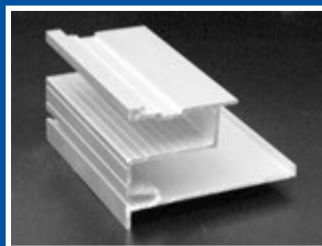

In-wall #3 with Liner Bead