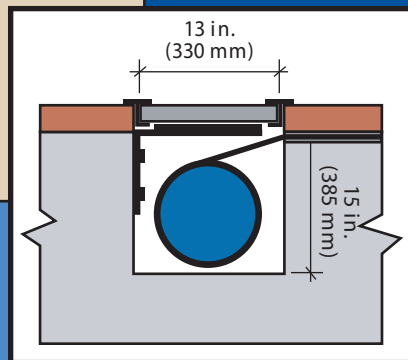

Aquamatic Pool Covers are suitable for most Pool Shapes

Dimensions shown are for pools up to 40' long

Encapsulated "In-wall" Receptors for Concrete Guniting and Fiberglass Pools

In-wall tracking is ideal for any indoor or outdoor installation. The track receptor is installed on top of the bond beam during the pool construction prior to the coping installation. Coping or other masonry material are placed directly on top of the track receptor.