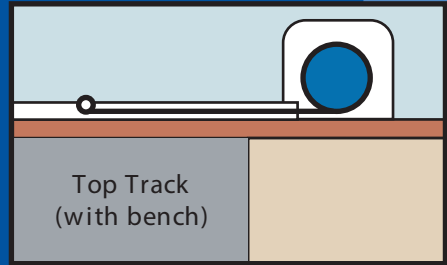

Terra cotta composite lid

Specifications and Installation Possibilities

Top Tracks

Under Tracks

Under Track

Top Track
(with bench)

Top / Recess

Warranty