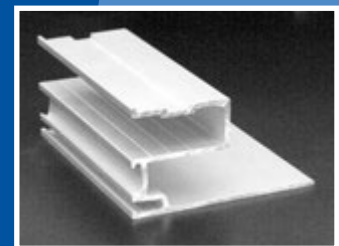

In-wall #6 w/Fiber optic Receiver and Liner Bead

- Vinyl Liner Pools
- Fits standard perimeter fiber optic lighting
- For use with non-standard coping, brick/tile pavers and stone

- Snap in fascia to finish off at end of pool
- 6063T-5 anodized aluminum
- Can be color coated to match surround

IMPORTANT: When using In-wall Receptors, there will be an increase in finished elevation.