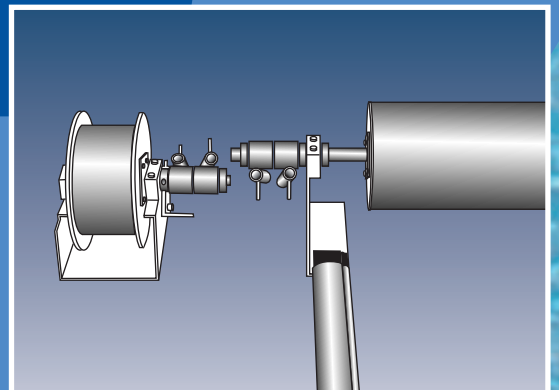

A New Concept in Easy-to-Use Manual Safety Covers

Save Lives • Save Energy • Keep Pools Clean

The Best Single User Manual Safety Cover

Now you can have all the safety and cost savings of an automatic pool cover at a cost effective price. EZ Cover looks and moves like an automatic cover but without the hydraulic mechanism, at about half the price. The effortless operation takes on average about 70 seconds to open and/or close the cover. It's so easy you'll use it daily to keep your pool safely covered anytime it's not in use. EZ Cover also comes complete with a seven year fabric warranty and lifetime mechanism warranty.