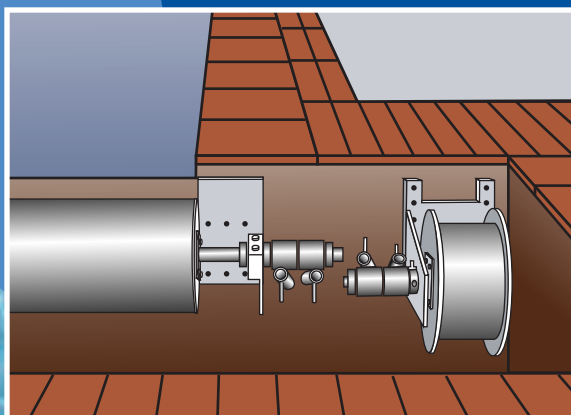

Features

- Durable maintenance free operation
- Opens and/or closes in 70 seconds on average
- Looks like an automatic cover
- Moves like an automatic cover
- Exceeds ASTM standards
- No electrical hazard near the pool
- Excellent seven year fabric warranty
- Lifetime mechanism warranty
- Ideal for the do-it-yourself homeowner
- Available in attractive below deck installations

Terra cotta composite lid