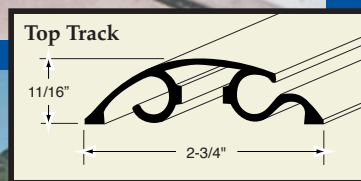

A New Concept in Easy-to-Use Manual Safety Covers

Save Lives • Save Energy • Keep Pools Clean

The Best Single User Manual Safety Cover

Now you can have all the safety and cost savings of an automatic pool cover at a cost effective price. EZ Cover looks and moves like an automatic cover but without the hydraulic mechanism, at about half the price. The effortless operation takes on average about 70 seconds to open and/or close the cover. It's so easy you'll use it daily to keep your pool safely covered anytime it's not in use. EZ Cover also comes complete with a seven year fabric warranty and lifetime mechanism warranty.