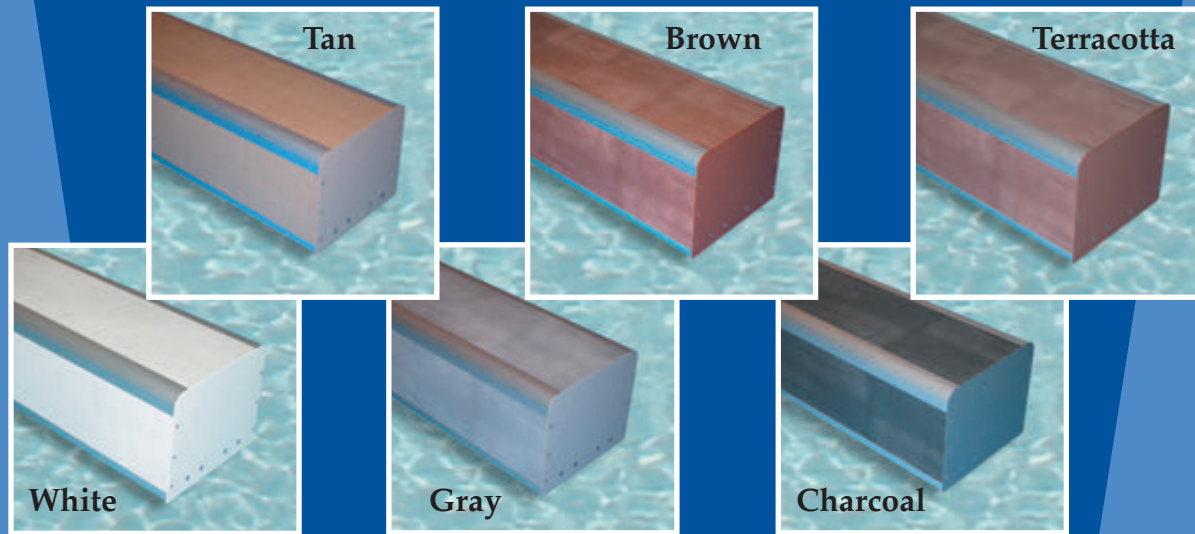

Encapsulated "In-wall" Receptors for Vinyl Liner Pools

This extrusion can be used on any liner type pool. Steel, polymer or wood wall. The track receptor is installed at the time of the pool construction on the top of the pool wall. Copings or other masonry material are placed directly on top of the track receptor.

In-wall #2 without Liner Bead

In-wall #3 with Liner Bead

In-wall #6 w/Fiber optic Receiver and Liner Bead

- Vinyl Liner Pools
- Fits standard perimeter fiber optic lighting
- For use with non-standard coping, brick/tile pavers and stone

- Snap in fascia to finish off at end of pool
- 6063T-5 anodized aluminum
- Can be color coated to match surround

IMPORTANT: When using In-wall Receptors, there will be an increase in finished elevation.

Pool Cover Benches, Lids and Fabrics

Designed by Aquamatic

- 1. Navy
- 2. Royal Blue
- 3. Light Blue
- 4. Turquoise
- 5. Teal
- 6. Green
- 7. Tan
- 8. Brown
- 9. Black
- 10. Charcoal
- 11. Gray

Color matched webbing
standard on these 6 colors
(subject to availability)