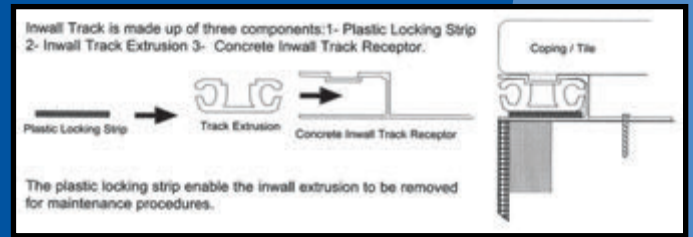

Aquamatic Pool Covers are suitable for most Pool Shapes

Dimensions shown are for pools up to 40' long

Encapsulated "In-wall" Receptors for Concrete Guniting and Fiberglass Pools

In-wall tracking is ideal for any indoor or outdoor installation. The track receptor is installed on top of the bond beam during the pool construction prior to the coping installation. Coping or other masonry material are placed directly on top of the track receptor.

Encapsulated "In-wall" Receptors for Vinyl Liner Pools

This extrusion can be used on any liner type pool. Steel, polymer or wood wall. The track receptor is installed at the time of the pool construction on the top of the pool wall. Copings or other masonry material are placed directly on top of the track receptor.