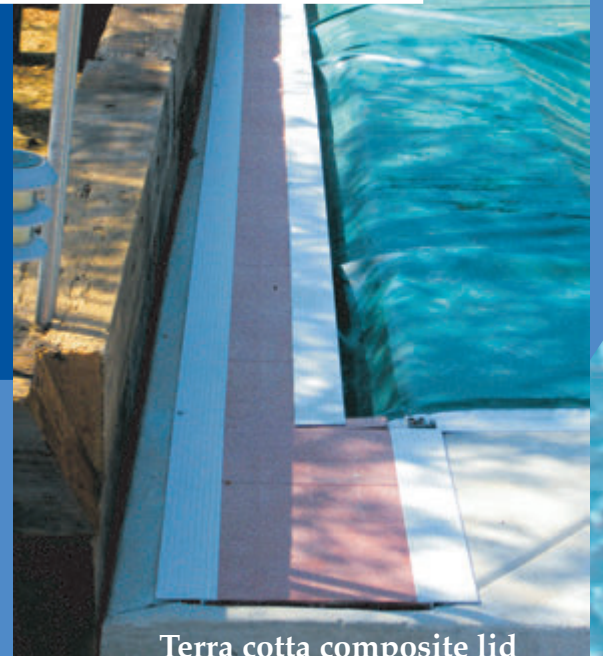

Features

- Durable maintenance free operation
- Opens and/or closes in 70 seconds on average
- Looks like an automatic cover
- Moves like an automatic cover
- Exceeds ASTM standards
- No electrical hazard near the pool
- Excellent seven year fabric warranty
- Lifetime mechanism warranty
- Ideal for the do-it-yourself homeowner
- Available in attractive below deck installations

Terra cotta composite lid