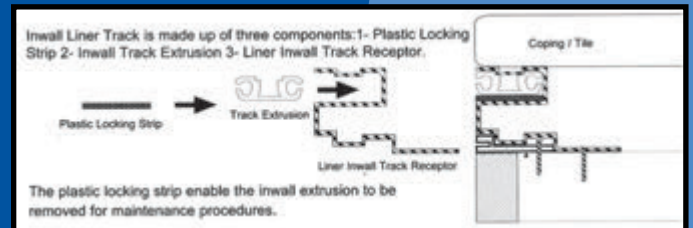

Aquamatic Pool Covers are suitable for most Pool Shapes

Dimensions shown are for pools up to 40' long

Encapsulated "In-wall" Receptors for Concrete Guniting and Fiberglass Pools

In-wall tracking is ideal for any indoor or outdoor installation. The track receptor is installed on top of the bond beam during the pool construction prior to the coping installation. Coping or other masonry material are placed directly on top of the track receptor.

Encapsulated "In-wall" Receptors for Vinyl Liner Pools

This extrusion can be used on any liner type pool. Steel, polymer or wood wall. The track receptor is installed at the time of the pool construction on the top of the pool wall. Copings or other masonry material are placed directly on top of the track receptor.