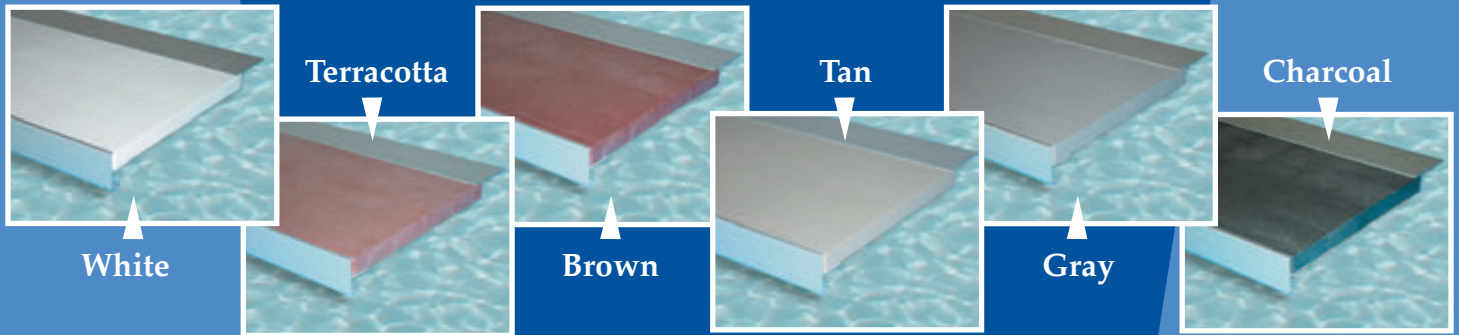

Pool Cover Benches, Lids and Fabrics

Designed by Aquamatic

1. Navy
2. Royal Blue
3. Light Blue
4. Turquoise
5. Teal
6. Green
7. Tan
8. Brown
9. Black
10. Charcoal
11. Gray