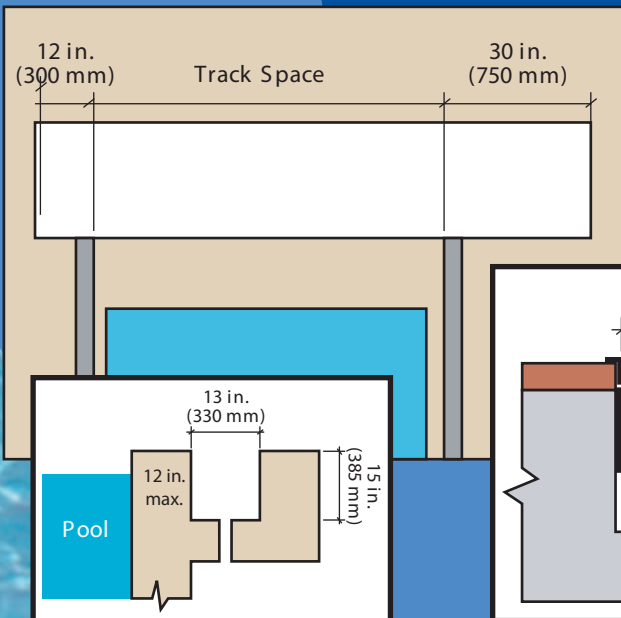

Aquamatic Pool Covers are suitable for most Pool Shapes

Dimensions shown are for pools up to 40' long

Encapsulated "In-wall" Receptors for Concrete Guniting and Fiberglass Pools

In-wall tracking is ideal for any indoor or outdoor installation. The track receptor is installed on top of the bond beam during the pool construction prior to the coping installation. Coping or other masonry material are placed directly on top of the track receptor.