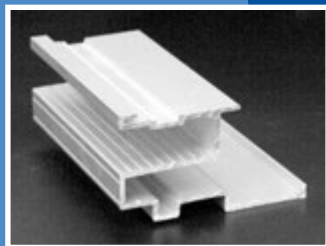

Aquamatic Pool Covers are suitable for most Pool Shapes

Dimensions shown are for pools up to 40' long

Encapsulated "In-wall" Receptors for Concrete Guniting and Fiberglass Pools

In-wall tracking is ideal for any indoor or outdoor installation. The track receptor is installed on top of the bond beam during the pool construction prior to the coping installation. Coping or other masonry material are placed directly on top of the track receptor.

In-wall #1

- Concrete / Guniting / Fiberglass Pools
- Ideal for raised beam details
- For use with non-standard coping, brick/tile pavers and stone

In-wall #4

In-wall #5 w/Fiber optic Receiver

- Snap in fascia to finish off at end of pool
- 6063T-5 anodized aluminum
- Can be color coated to match surround

Encapsulated "In-wall" Receptors for Vinyl Liner Pools

This extrusion can be used on any liner type pool. Steel, polymer or wood wall. The track receptor is installed at the time of the pool construction on the top of the pool wall. Copings or other masonry material are placed directly on top of the track receptor.