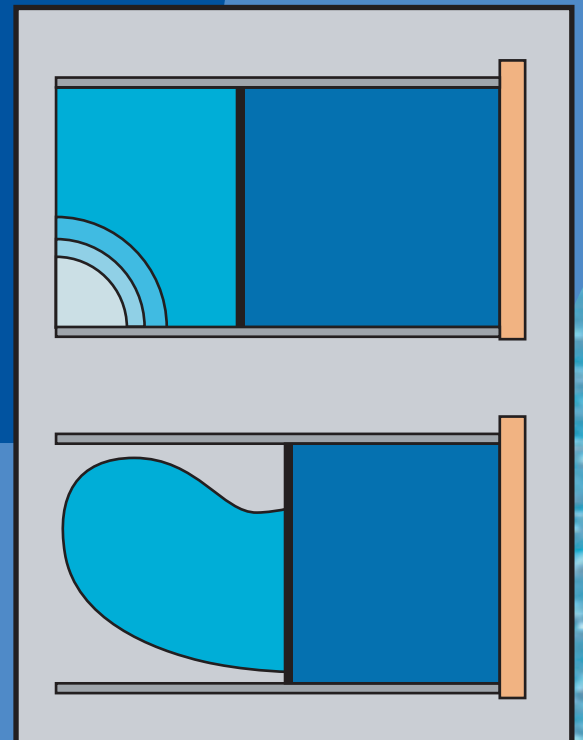

Aquamatic Pool Covers are suitable for most Pool Shapes

Dimensions shown are for pools up to 40' long

Encapsulated "In-wall" Receptors for Concrete Guniting and Fiberglass Pools

In-wall tracking is ideal for any indoor or outdoor installation. The track receptor is installed on top of the bond beam during the pool construction prior to the coping installation. Coping or other masonry material are placed directly on top of the track receptor.