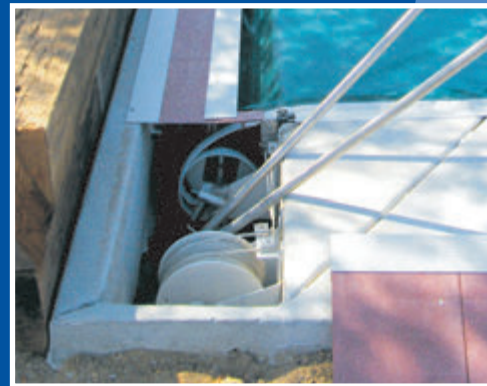

Features

- Durable maintenance free operation
- Opens and/or closes in 70 seconds on average
- Looks like an automatic cover
- Moves like an automatic cover
- Exceeds ASTM standards
- No electrical hazard near the pool
- Excellent seven year fabric warranty
- Lifetime mechanism warranty
- Ideal for the do-it-yourself homeowner
- Available in attractive below deck installations

Terra cotta composite lid